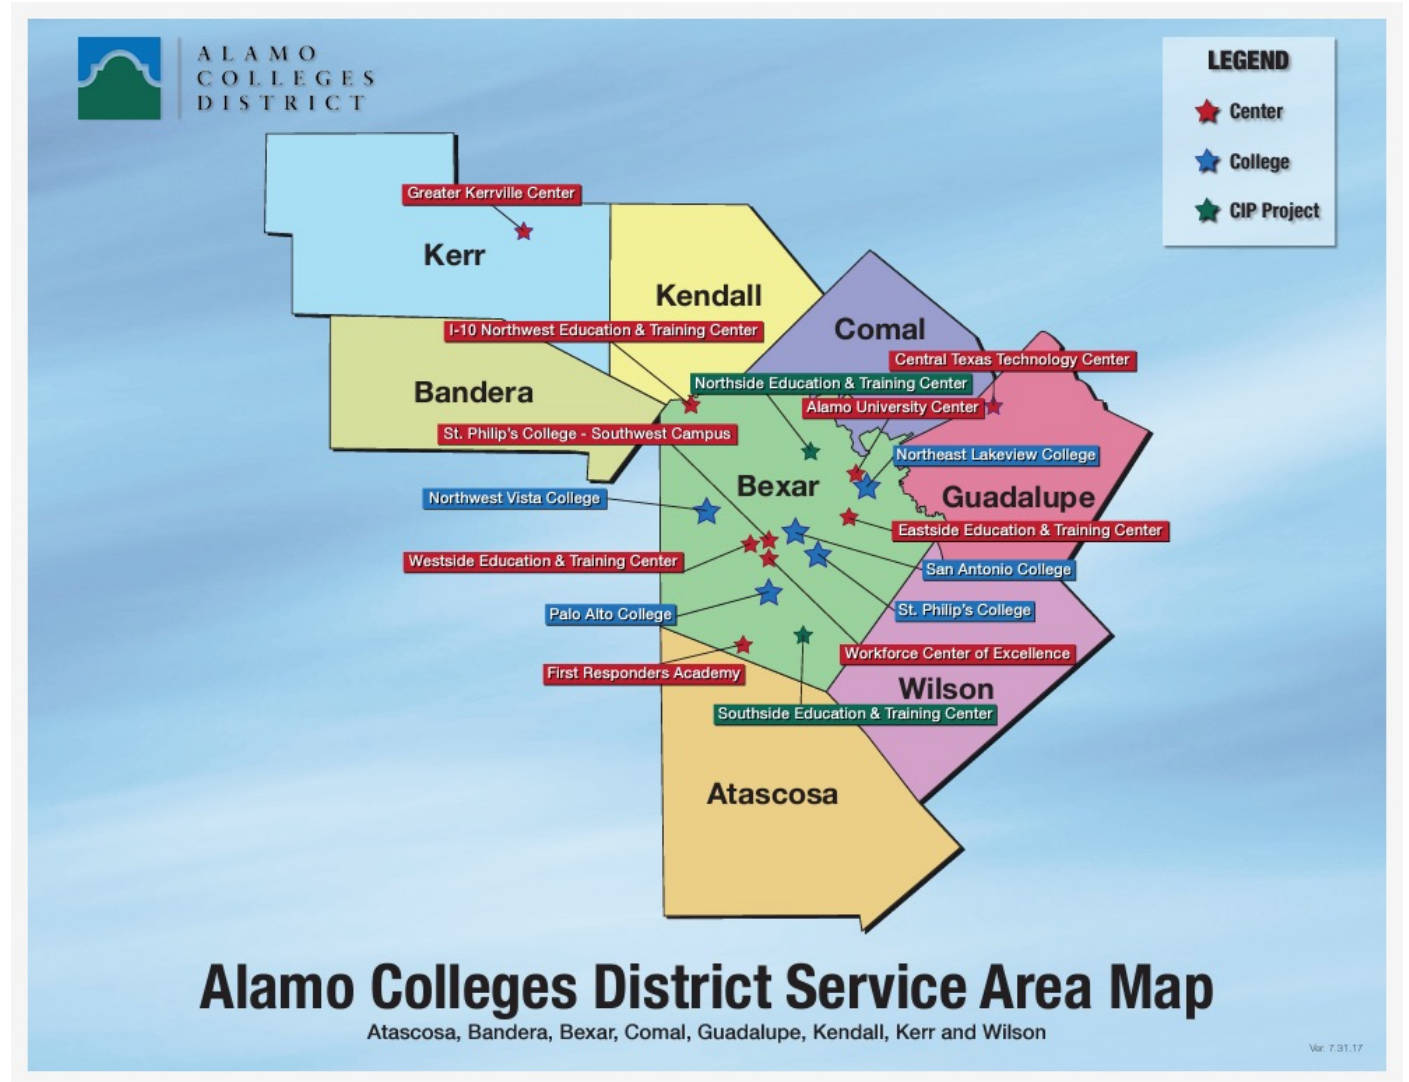

# Alamo Colleges Shortened Terms Capstone Project

**Dr. George Railey**

Office of the Vice Chancellor for Academic Success

Alamo Colleges District

ALAMO  
COLLEGES  
DISTRICT

Malcolm Baldrige  
National Quality Award

# THE ALAMO COLLEGES DISTRICT FAMILY

- 5 Alamo Colleges
  - **Northeast Lakeview College**
  - **Northwest Vista College**
  - **Palo Alto College**
  - **St. Philip's College**
  - **San Antonio College**
- 9 Regional & Neighborhood Centers
- 2 Education & Training Centers
- 23 Early College High Schools
- 13 P-TECHS
- 72 Dual Credit Partners
- 5 Alamo Academies

# QUICK STATS

**100,000+**

Students across  
8 counties

**9**

Neighborhood & Regional  
Centers

**350+**

Degree & Certificate  
Programs

**#1**