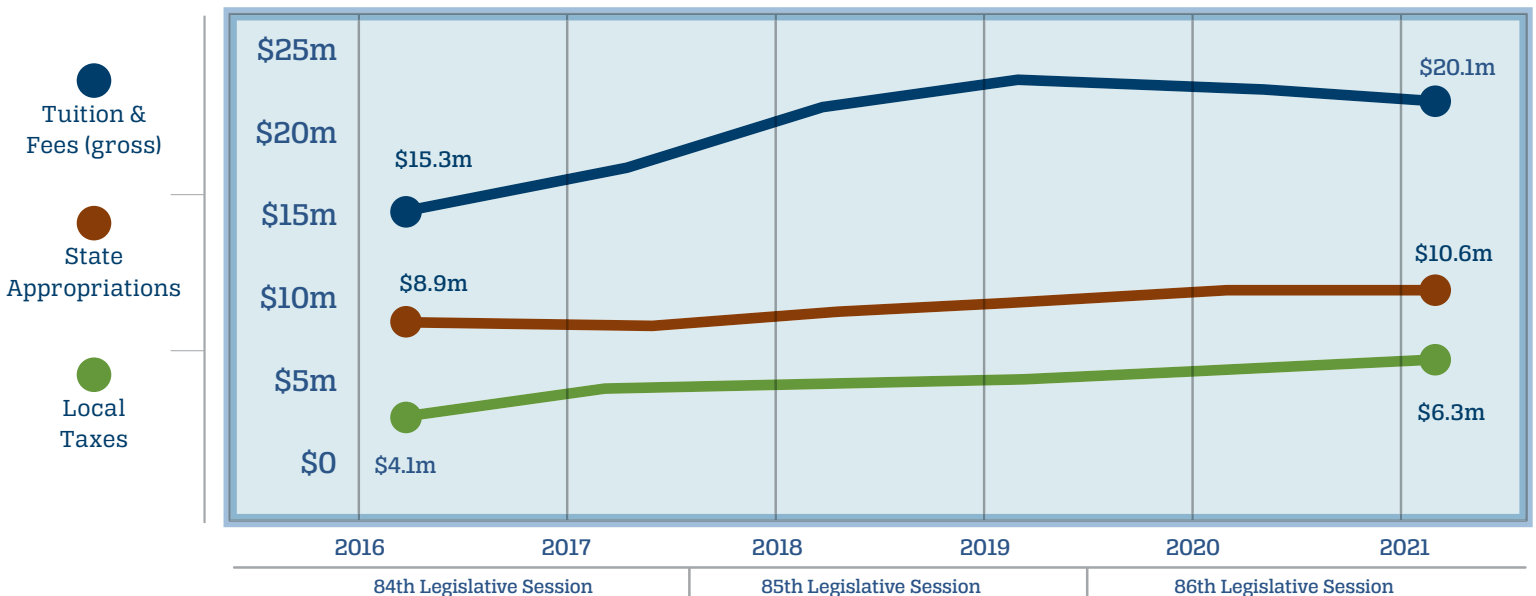

Powerline Tech (46.0303) This program keeps expanding, with 3rd campus planned.

Patient Care Tech (51.3902) Combined 4 healthcare workforce programs into one Patient Care Tech certificate that links to career pathways.

Student Demographics

Fall 2021 Enrollment: 5,594

5-Year Trend in College Revenues

Workforce Opportunities

South Region Snapshot

In 2020, the **Texas Comptroller** released a study on the state's 50 public community college districts. The study details the importance of these institutions in preparing young Texans to further their educations and begin successful careers in the state's workforce. Building on this study, comptroller and TACC regions were aligned* to develop workforce insights.