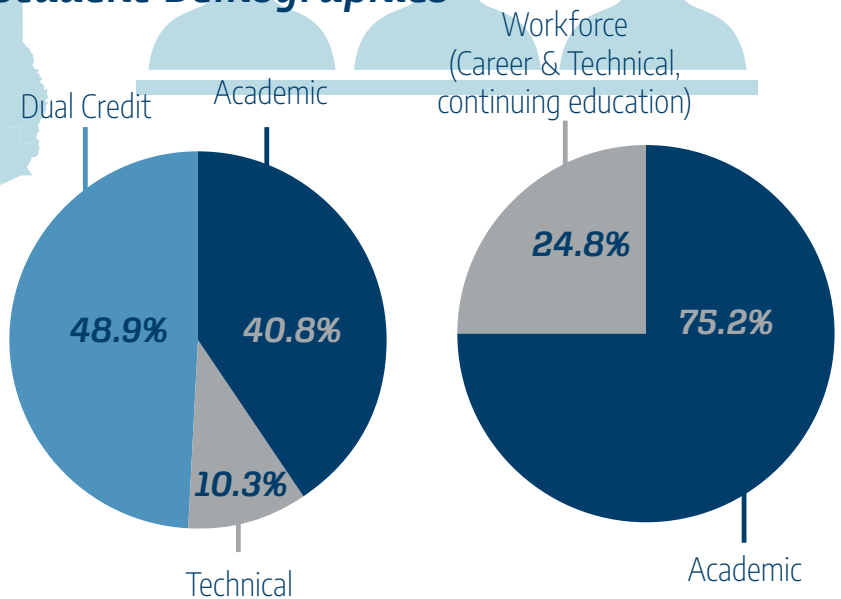

Powerline Tech (46.0303) This program keeps expanding, with 3rd campus planned.

Patient Care Tech (51.3902) Combined 4 healthcare workforce programs into one Patient Care Tech certificate that links to career pathways.

Student Demographics

Fall 2021 Enrollment: 5,594

5-Year Trend in College Revenues

Workforce Opportunities

South Region Snapshot

In 2020, the **Texas Comptroller** released a study on the state's 50 public community college districts. The study details the importance of these institutions in preparing young Texans to further their educations and begin successful careers in the state's workforce. Building on this study, comptroller and TACC regions were aligned* to develop workforce insights.