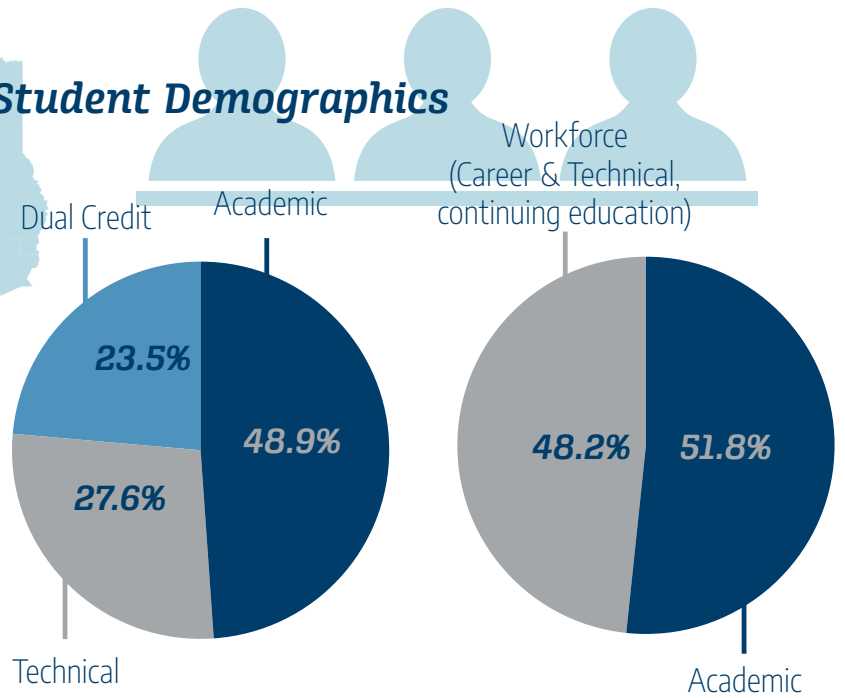

Service Area

Aransas
Kenedy
Kleberg
Nueces
San Patricio

Signature Programs

Industrial Workforce Training (41.0303) Stackable degree and certificate programs with aligned industrial certifications focused on area workforce needs including Process Technology, Industrial Instrumentation, Welding and Millwright.

Student Demographics

Fall 2021 Enrollment: 10,395

5-Year Trend in College Revenues

Workforce Opportunities

South Region Snapshot

**Texas Association of
Community Colleges**

In 2020, the **Texas Comptroller** released a study on the state's 50 public community college districts. The study details the importance of these institutions in preparing young Texans to further their educations and begin successful careers in the state's workforce. Building on this study, comptroller and TACC regions were aligned* to develop workforce insights.