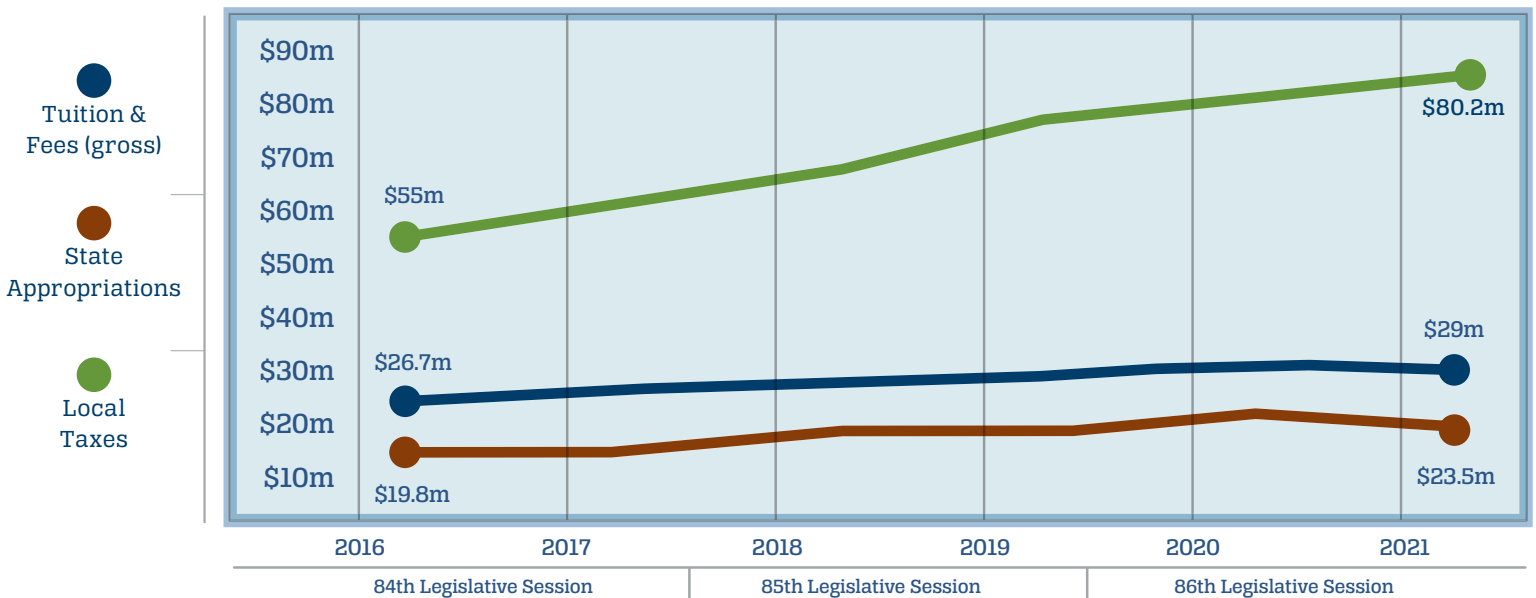

Industrial Pilot Plant (48.0508) Premiere industrial simulation experiences provide students real-world training across a number of fields from energy to computing to trucking.

Continuing Education Awards (51.0902) Continuing Education program has won numerous awards for workforce training.

Student Demographics

Fall 2021 Enrollment: 10,395

5-Year Trend in College Revenues

Workforce Opportunities

South Region Snapshot

**Texas Association of
Community Colleges**

In 2020, the **Texas Comptroller** released a study on the state's 50 public community college districts. The study details the importance of these institutions in preparing young Texans to further their educations and begin successful careers in the state's workforce. Building on this study, comptroller and TACC regions were aligned* to develop workforce insights.