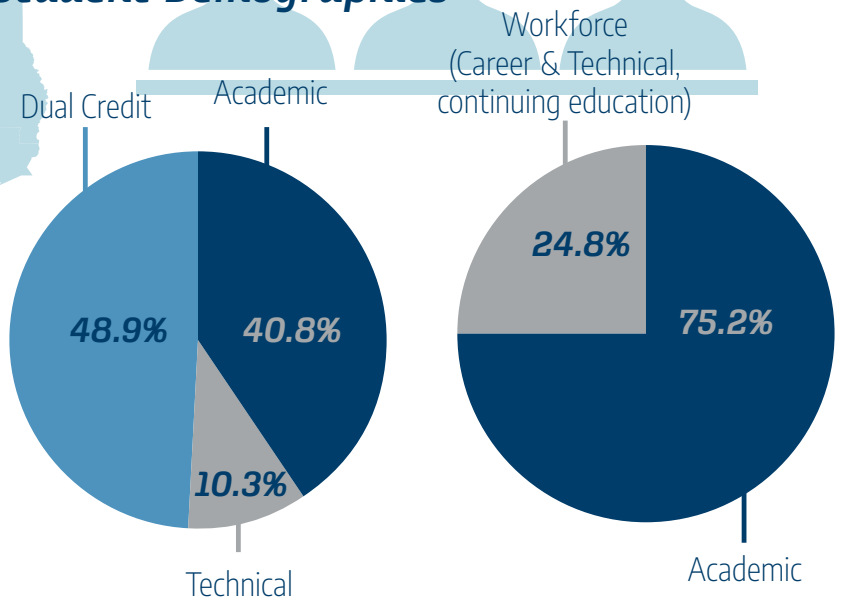

Powerline Tech (46.0303) This program keeps expanding, with 3rd campus planned.

Patient Care Tech (51.3902) Combined 4 healthcare workforce programs into one Patient Care Tech certificate that links to career pathways.

Student Demographics

Fall 2021 Enrollment: 5,594

5-Year Trend in College Revenues

Workforce Opportunities

South Region Snapshot

In 2020, the **Texas Comptroller** released a study on the state's 50 public community college districts. The study details the importance of these institutions in preparing young Texans to further their educations and begin successful careers in the state's workforce. Building on this study, comptroller and TACC regions were aligned* to develop workforce insights.