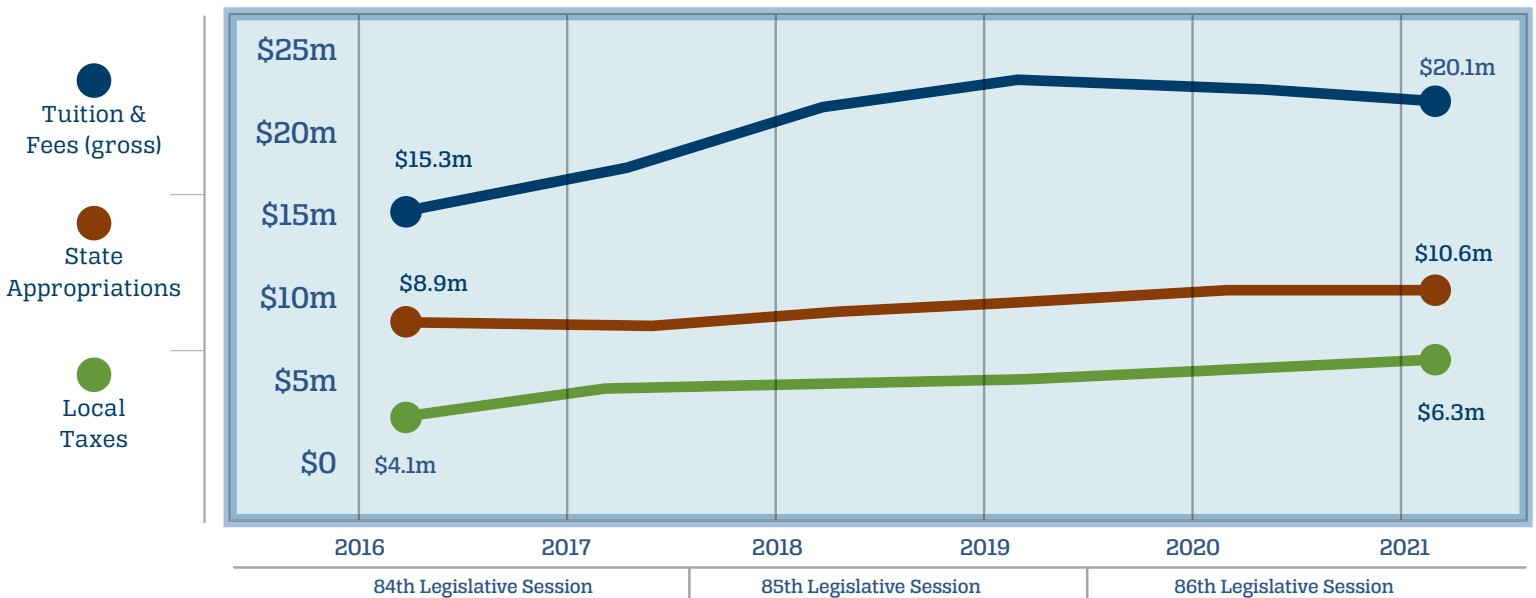

Powerline Tech (46.0303) This program keeps expanding, with 3rd campus planned.

Patient Care Tech (51.3902) Combined 4 healthcare workforce programs into one Patient Care Tech certificate that links to career pathways.

Student Demographics

Fall 2021 Enrollment: 5,594

5-Year Trend in College Revenues

Workforce Opportunities

South Region Snapshot

In 2020, the **Texas Comptroller** released a study on the state's 50 public community college districts. The study details the importance of these institutions in preparing young Texans to further their educations and begin successful careers in the state's workforce. Building on this study, comptroller and TACC regions were aligned* to develop workforce insights.