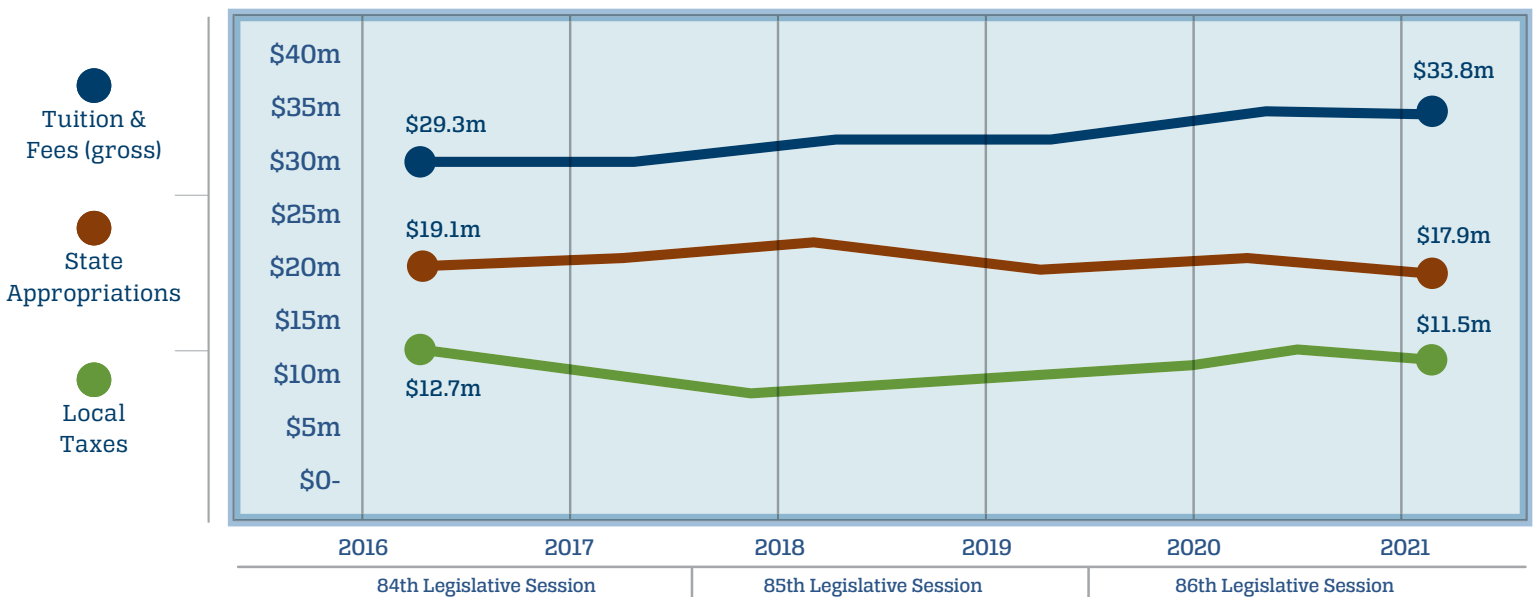

5-Year Trend in College Revenues