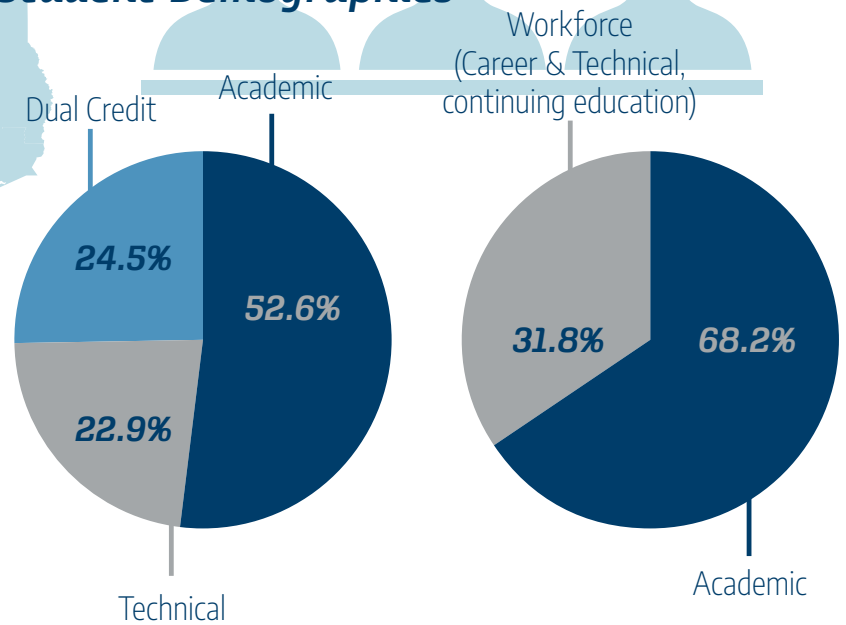

West Region

South Plains College

District Representatives

Burrows H-83   Perry S-28
Frank H-69   Sparks S-31
King H-88   Tepper H-84

College Contact

Dr. Robin Satterwhite
President
806-716-2201
<http://www.southplainscollege.edu/>

Service Area

Bailey   Hockley
Cochran   Lamb
Crosby   Lubbock
Floyd   Lynn
Gaines   Motley
Garza   Terry
Hale   Yoakum

Signature Programs

Plains Bridges to Baccalaureate Program A program with TX Tech and NIH for bio-med students.

The Bridges Across Texas - Louis Stokes Alliance for Minority Participation Program This program is a National Science Foundation program designed to foster achievement in minority students seeking STEM degrees.

University Innovation Fellows Program This program partners with Stanford University to teach students the paths from innovative idea to real changes in business and policy.

Student Demographics