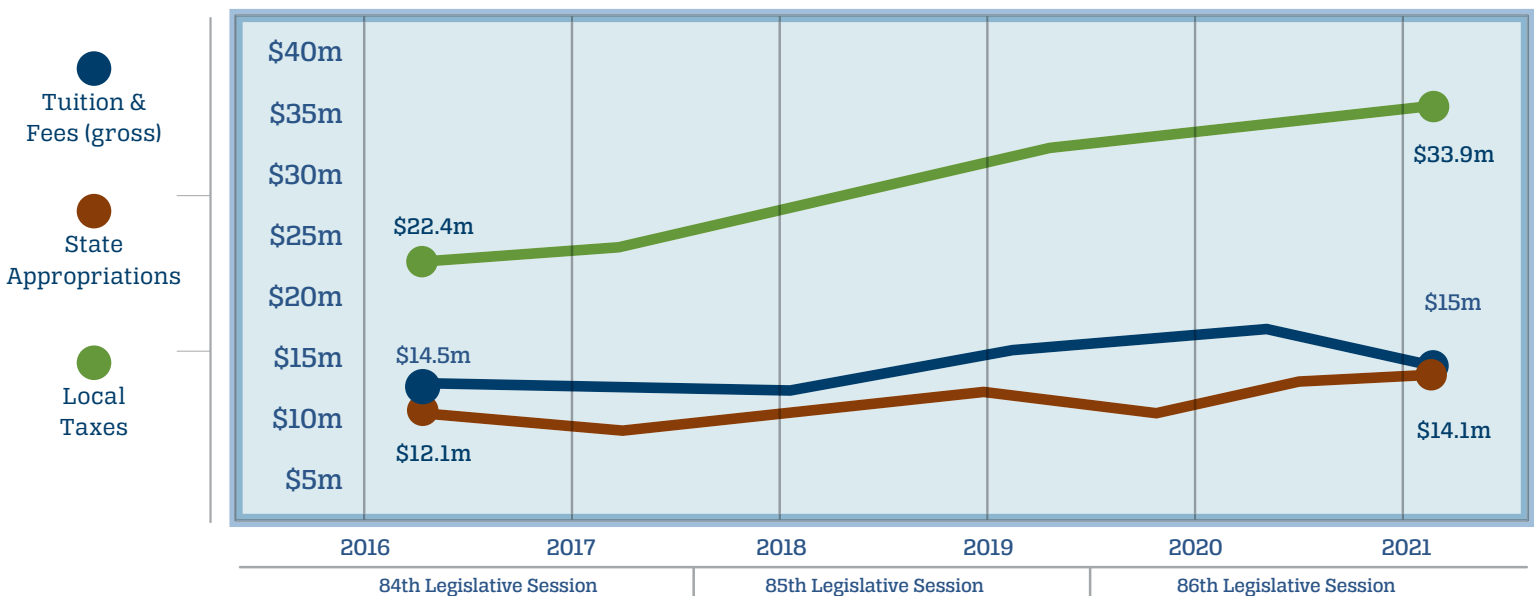

Student Resource Advocacy Center Building state-of-the-art student resource and advocacy center to provide holistic support and academic engagement.

Huntsville Center This Center is the nation's 2nd largest provider of education to the incarcerated with 90% completion rate and job placement rate after release.

Student Demographics

Fall 2021 Enrollment: 2,341

5-Year Trend in College Revenues

Workforce Opportunities

Southeast Region Snapshot

In 2020, the **Texas Comptroller** released a study on the state's 50 public community college districts. The study details the importance of these institutions in preparing young Texans to further their educations and begin successful careers in the state's workforce. Building on this study, comptroller and TACC regions were aligned* to develop workforce insights.