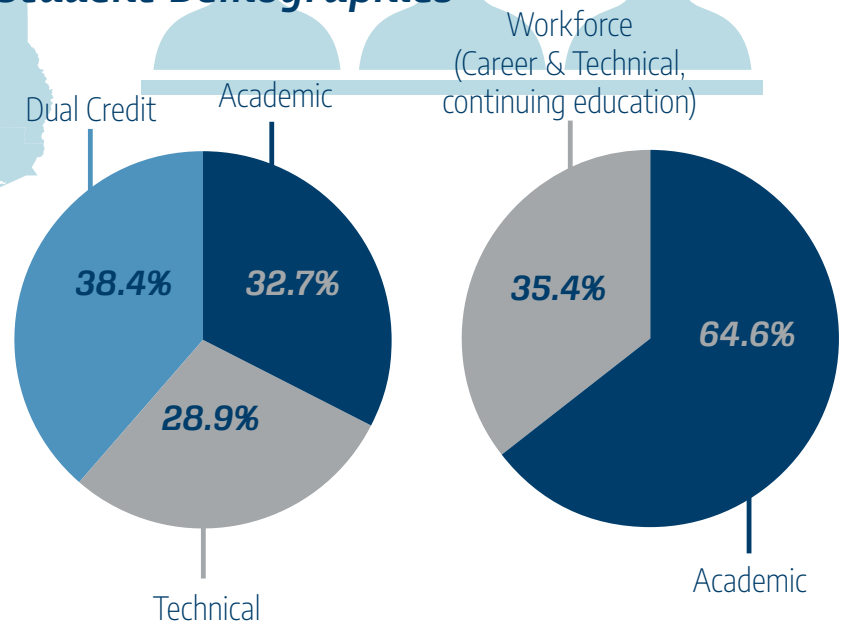

Student Resource Advocacy Center Building state-of-the-art student resource and advocacy center to provide holistic support and academic engagement.

Huntsville Center This Center is the nation's 2nd largest provider of education to the incarcerated with 90% completion rate and job placement rate after release.

Student Demographics

Fall 2021 Enrollment: 2,341

5-Year Trend in College Revenues

Workforce Opportunities

Southeast Region Snapshot

In 2020, the **Texas Comptroller** released a study on the state's 50 public community college districts. The study details the importance of these institutions in preparing young Texans to further their educations and begin successful careers in the state's workforce. Building on this study, comptroller and TACC regions were aligned* to develop workforce insights.