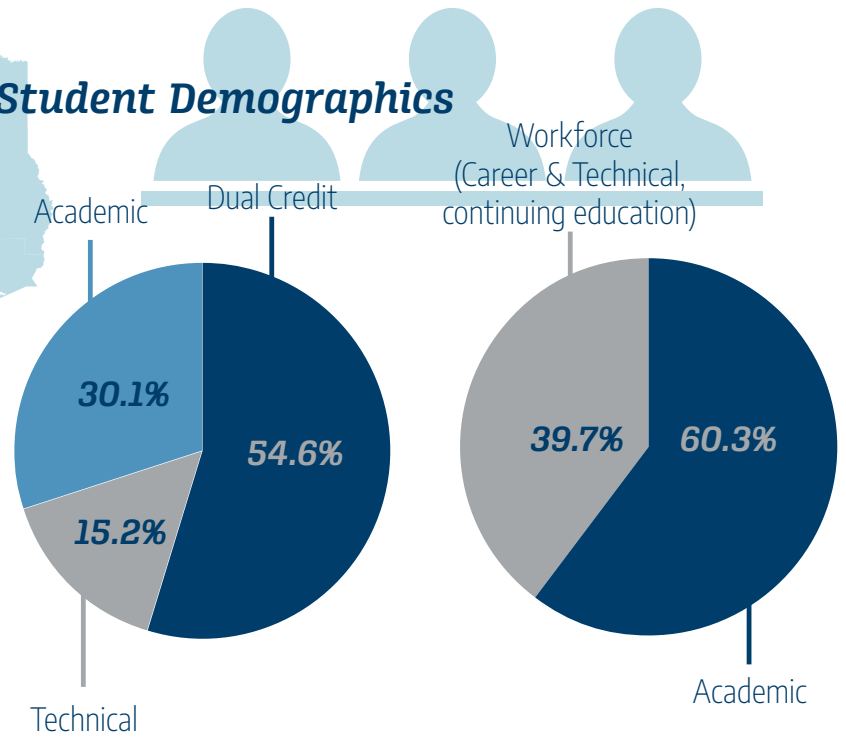

Service Area

Dallam Lipscomb
 Hansford Ochiltree
 Hartley Roberts
 Hemphill Sherman
 Hutchinson

Student Demographics

Fall 2021 Enrollment: 1,583

5-Year Trend in College Revenues

Workforce Opportunities

West Region Snapshot

In 2020, the **Texas Comptroller** released a study on the state's 50 public community college districts. The study details the importance of these institutions in preparing young Texans to further their educations and begin successful careers in the state's workforce. Building on this study, comptroller and TACC regions were aligned* to develop workforce insights.