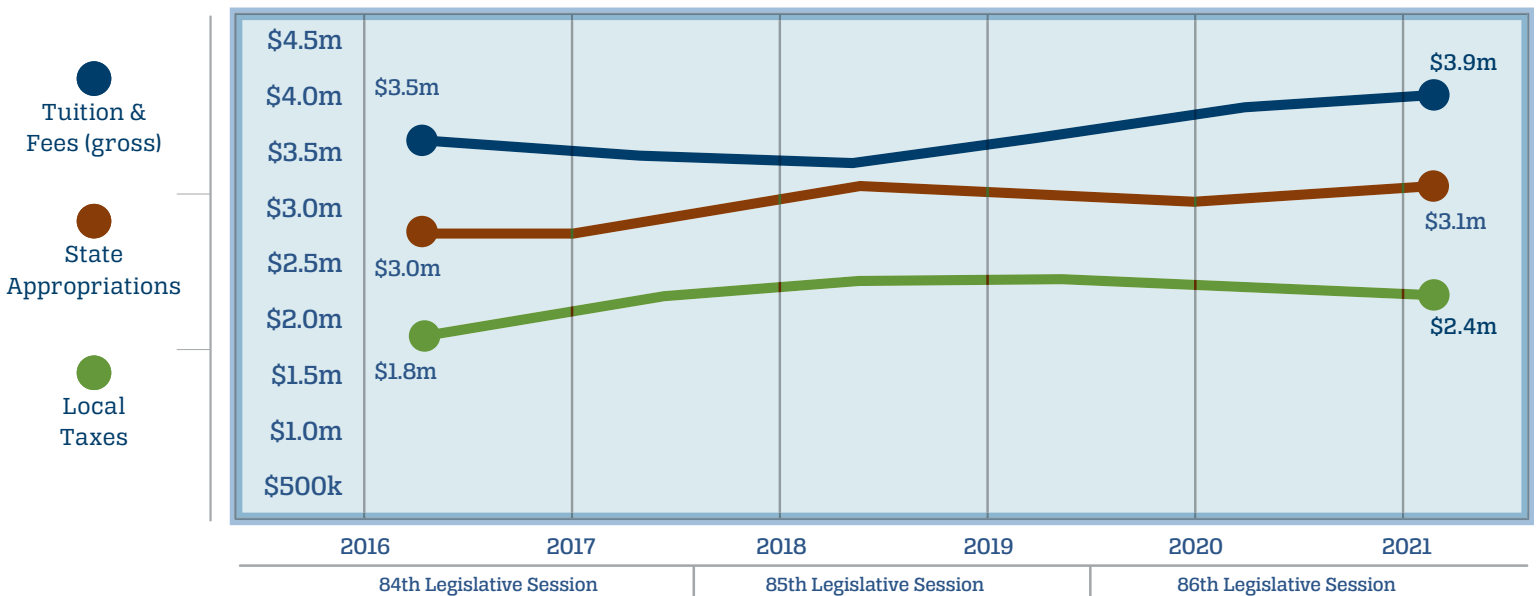

Service Area

Dallam Lipscomb
 Hansford Ochiltree
 Hartley Roberts
 Hemphill Sherman
 Hutchinson

Student Demographics

Fall 2021 Enrollment: 1,583

5-Year Trend in College Revenues

Workforce Opportunities

West Region Snapshot

In 2020, the **Texas Comptroller** released a study on the state's 50 public community college districts. The study details the importance of these institutions in preparing young Texans to further their educations and begin successful careers in the state's workforce. Building on this study, comptroller and TACC regions were aligned* to develop workforce insights.