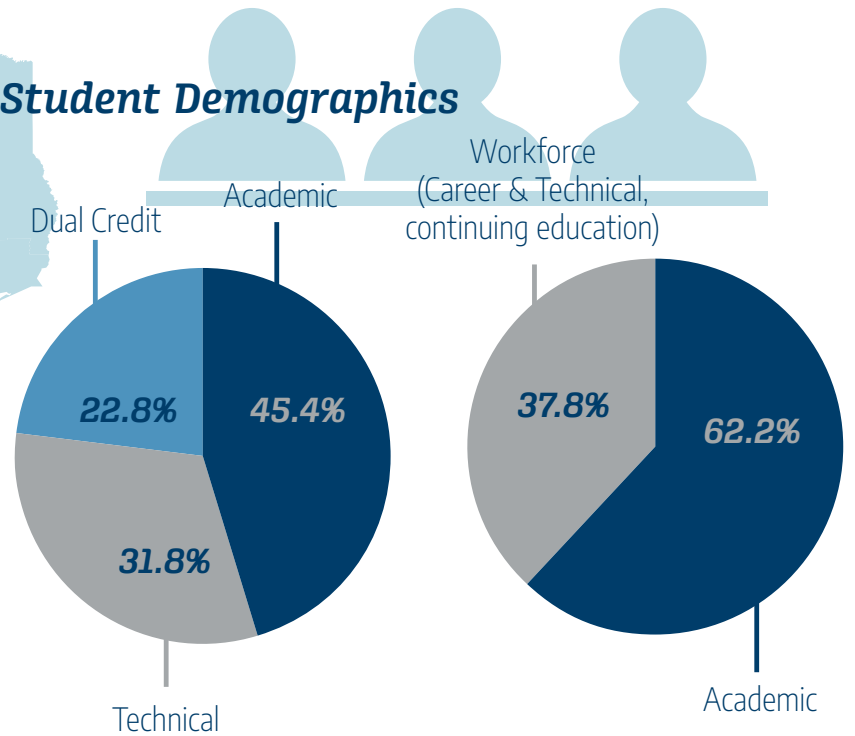

College Contact

Dr. Vincent R. Solis
 President
 979-230-3200
<http://brazosport.edu/>

Service Area

Brazoria

Student Demographics

Fall 2021 Enrollment: 3,914

5-Year Trend in College Revenues

Workforce Opportunities

Southeast Region Snapshot

In 2020, the **Texas Comptroller** released a study on the state's 50 public community college districts. The study details the importance of these institutions in preparing young Texans to further their educations and begin successful careers in the state's workforce. Building on this study, comptroller and TACC regions were aligned* to develop workforce insights.