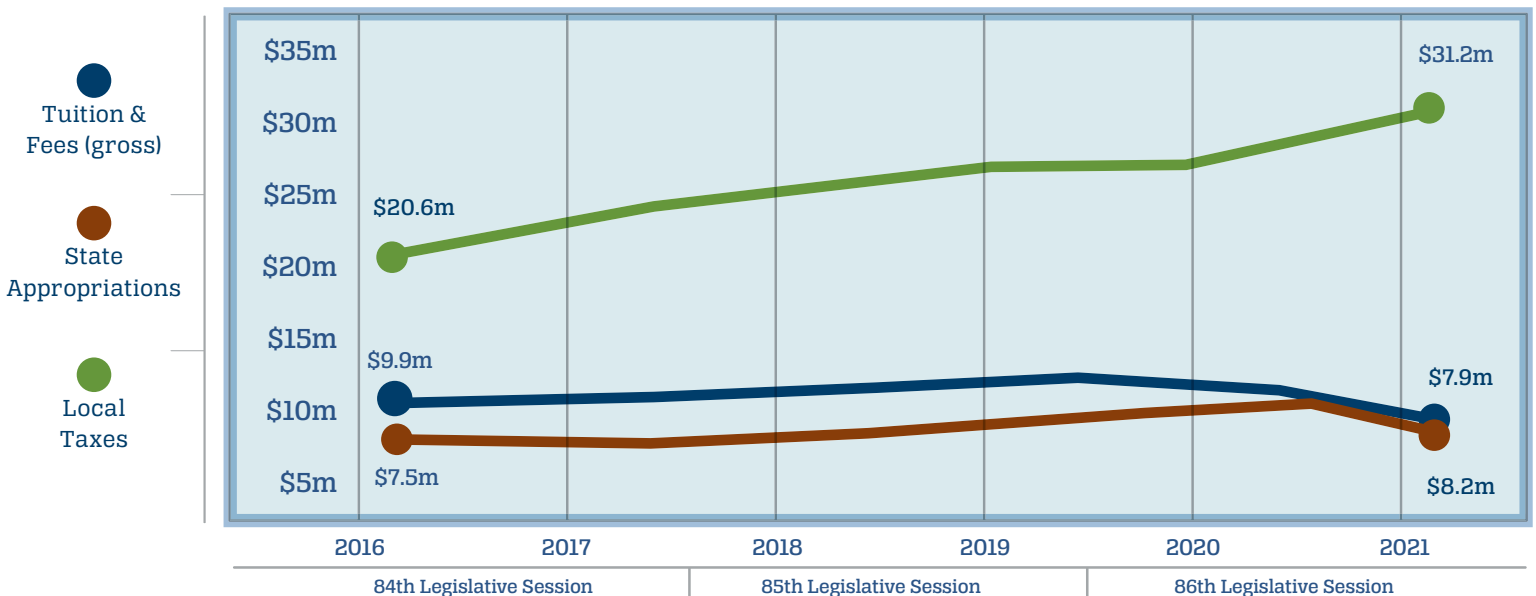

5-Year Trend in College Revenues